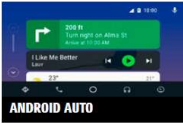

Urban Cruiser