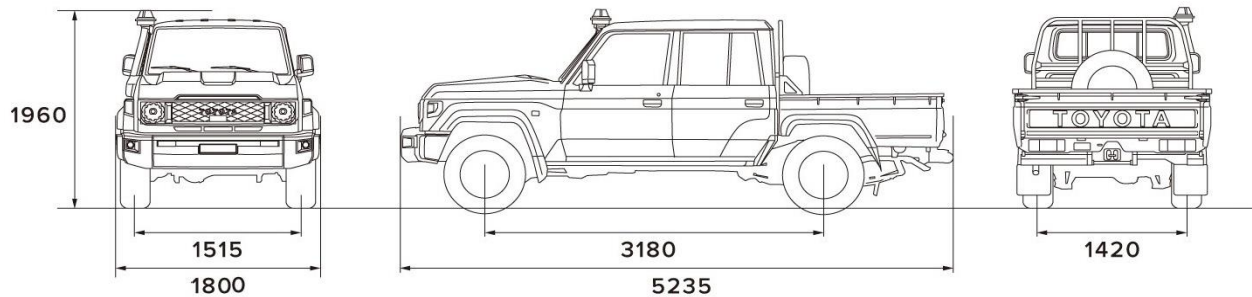

Land Cruiser 79 Double Cab

Valid from April 1st 2024

GRADE	SFX	Body type	Engine	ccm	Power (HP/kW)	Torque (Nm)	Transmission	Duty free (USD)	Duty paid (USD w. VAT)
STANDARD DC 4x4	H7 - DKMRS	Double Cab	4.2 DIESEL	4.164	131/96	285	5 M/T	62,200	90,200

Safety:

ABS - Anti-lock Braking System
Driver & passenger airbags (SRS)
Rear Seatbelt 3-2-3
Front Seatbelt 3-3

Technical:

Suspension with coil leaf spring (heavy duty)
Rear differential lock (manual)
4WD system
Steel wheels
Tyre dimensions 225/95R16 6J L/Tube
High altitude compensator for HZ
Power door lock (Driver)
Fuel tank capacity 130L
Cylinders: 6 in line
Overall width: 1.800 mm
Overall length: 5.235 mm
Overall height: 1.960 mm
Min. ground clearance: 235 mm
Min. turning radius (tyre): 7.2mm