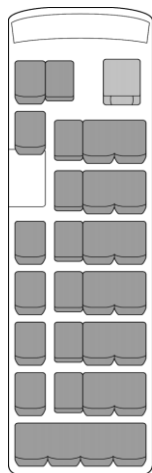

COASTER

Valid from: 1st April 2025

GRADE	SFX	Body type	Engine	ccm	Power (HP/kW)	Torque (Nm)	Transmission	Duty and VAT Free Price (USD)	Duty paid (USD w. VAT)
STANDARD	H2 (4x4)	Bus 30 seats	4.2 DIESEL	4.164	131/96	285	5 M/T	153,700	197,100
STANDARD	H2 (4x2)	Bus 30 seats	4.2 DIESEL	4.164	131/96	285	5 M/T	94,500	121,100

EXTRAS	STANDARD	Duty and VAT Free Price (USD)	Duty paid (USD w. VAT)
Metallic paint:	o		

● = Standard ○ = Option – = Not available

5 M/T = 5 speed manual transmission

STANDARD GRADE

Interior:

Air conditioner (manual)
Radio AM/FM, MP3, CD
Sun visors for driver and passenger
Green laminated windshield glass
Passengers seats, high pack, fabric
Front and rear (2x) cooler and heater system
Seating capacity: total of 30 seats, 8 rows
Floor mat, driver side

Technical:

Headlamp 2-bulb halogen
Steel wheels
Tyre dimensions 215/70 R17.5-Y H
Spare tire
Rear differential lock
High altitude compensator
Snorkel for cool air intake with pre-cleaner
Power steering
Cylinders: 6 in line
Fuel tank capacity 95L
Curb weight: 3.605 kg
Gross weight: 5.670 kg
Pay load: 2.065 kg
Overall width: 2.080 mm
Overall length: 6.990 mm
Overall height: 2.635 mm
Min. ground clearance: 185 mm
Min. turning radius (tyre): 7.2 m
Min. turning radius (body): 7.9 m